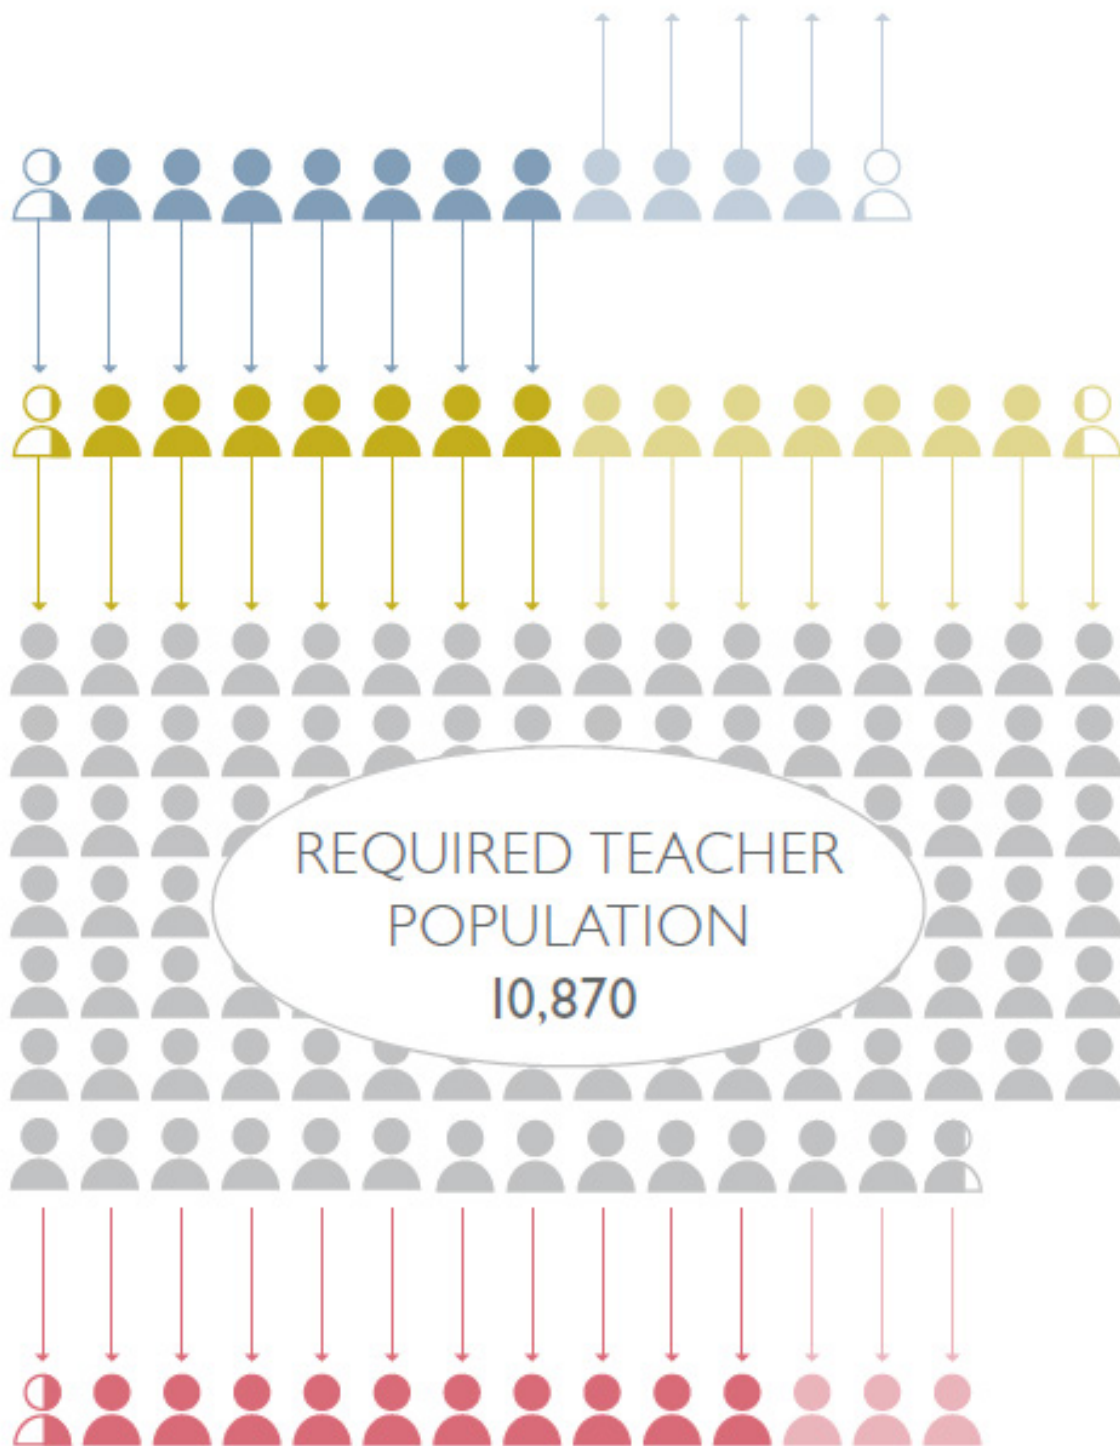

TRAINEE
COHORT
1,037

RECRUITMENT
TARGET
1,466

LEAVERS
1,343

 TRAINEES THAT GO ONTO
PHYSICS TEACHING ROLES
733

 TRAINEE DROPOUTS
420

 NEW TEACHERS
733

 RE-ENTRANTS
733

 WASTAGE
1,044

 RETIRES
299